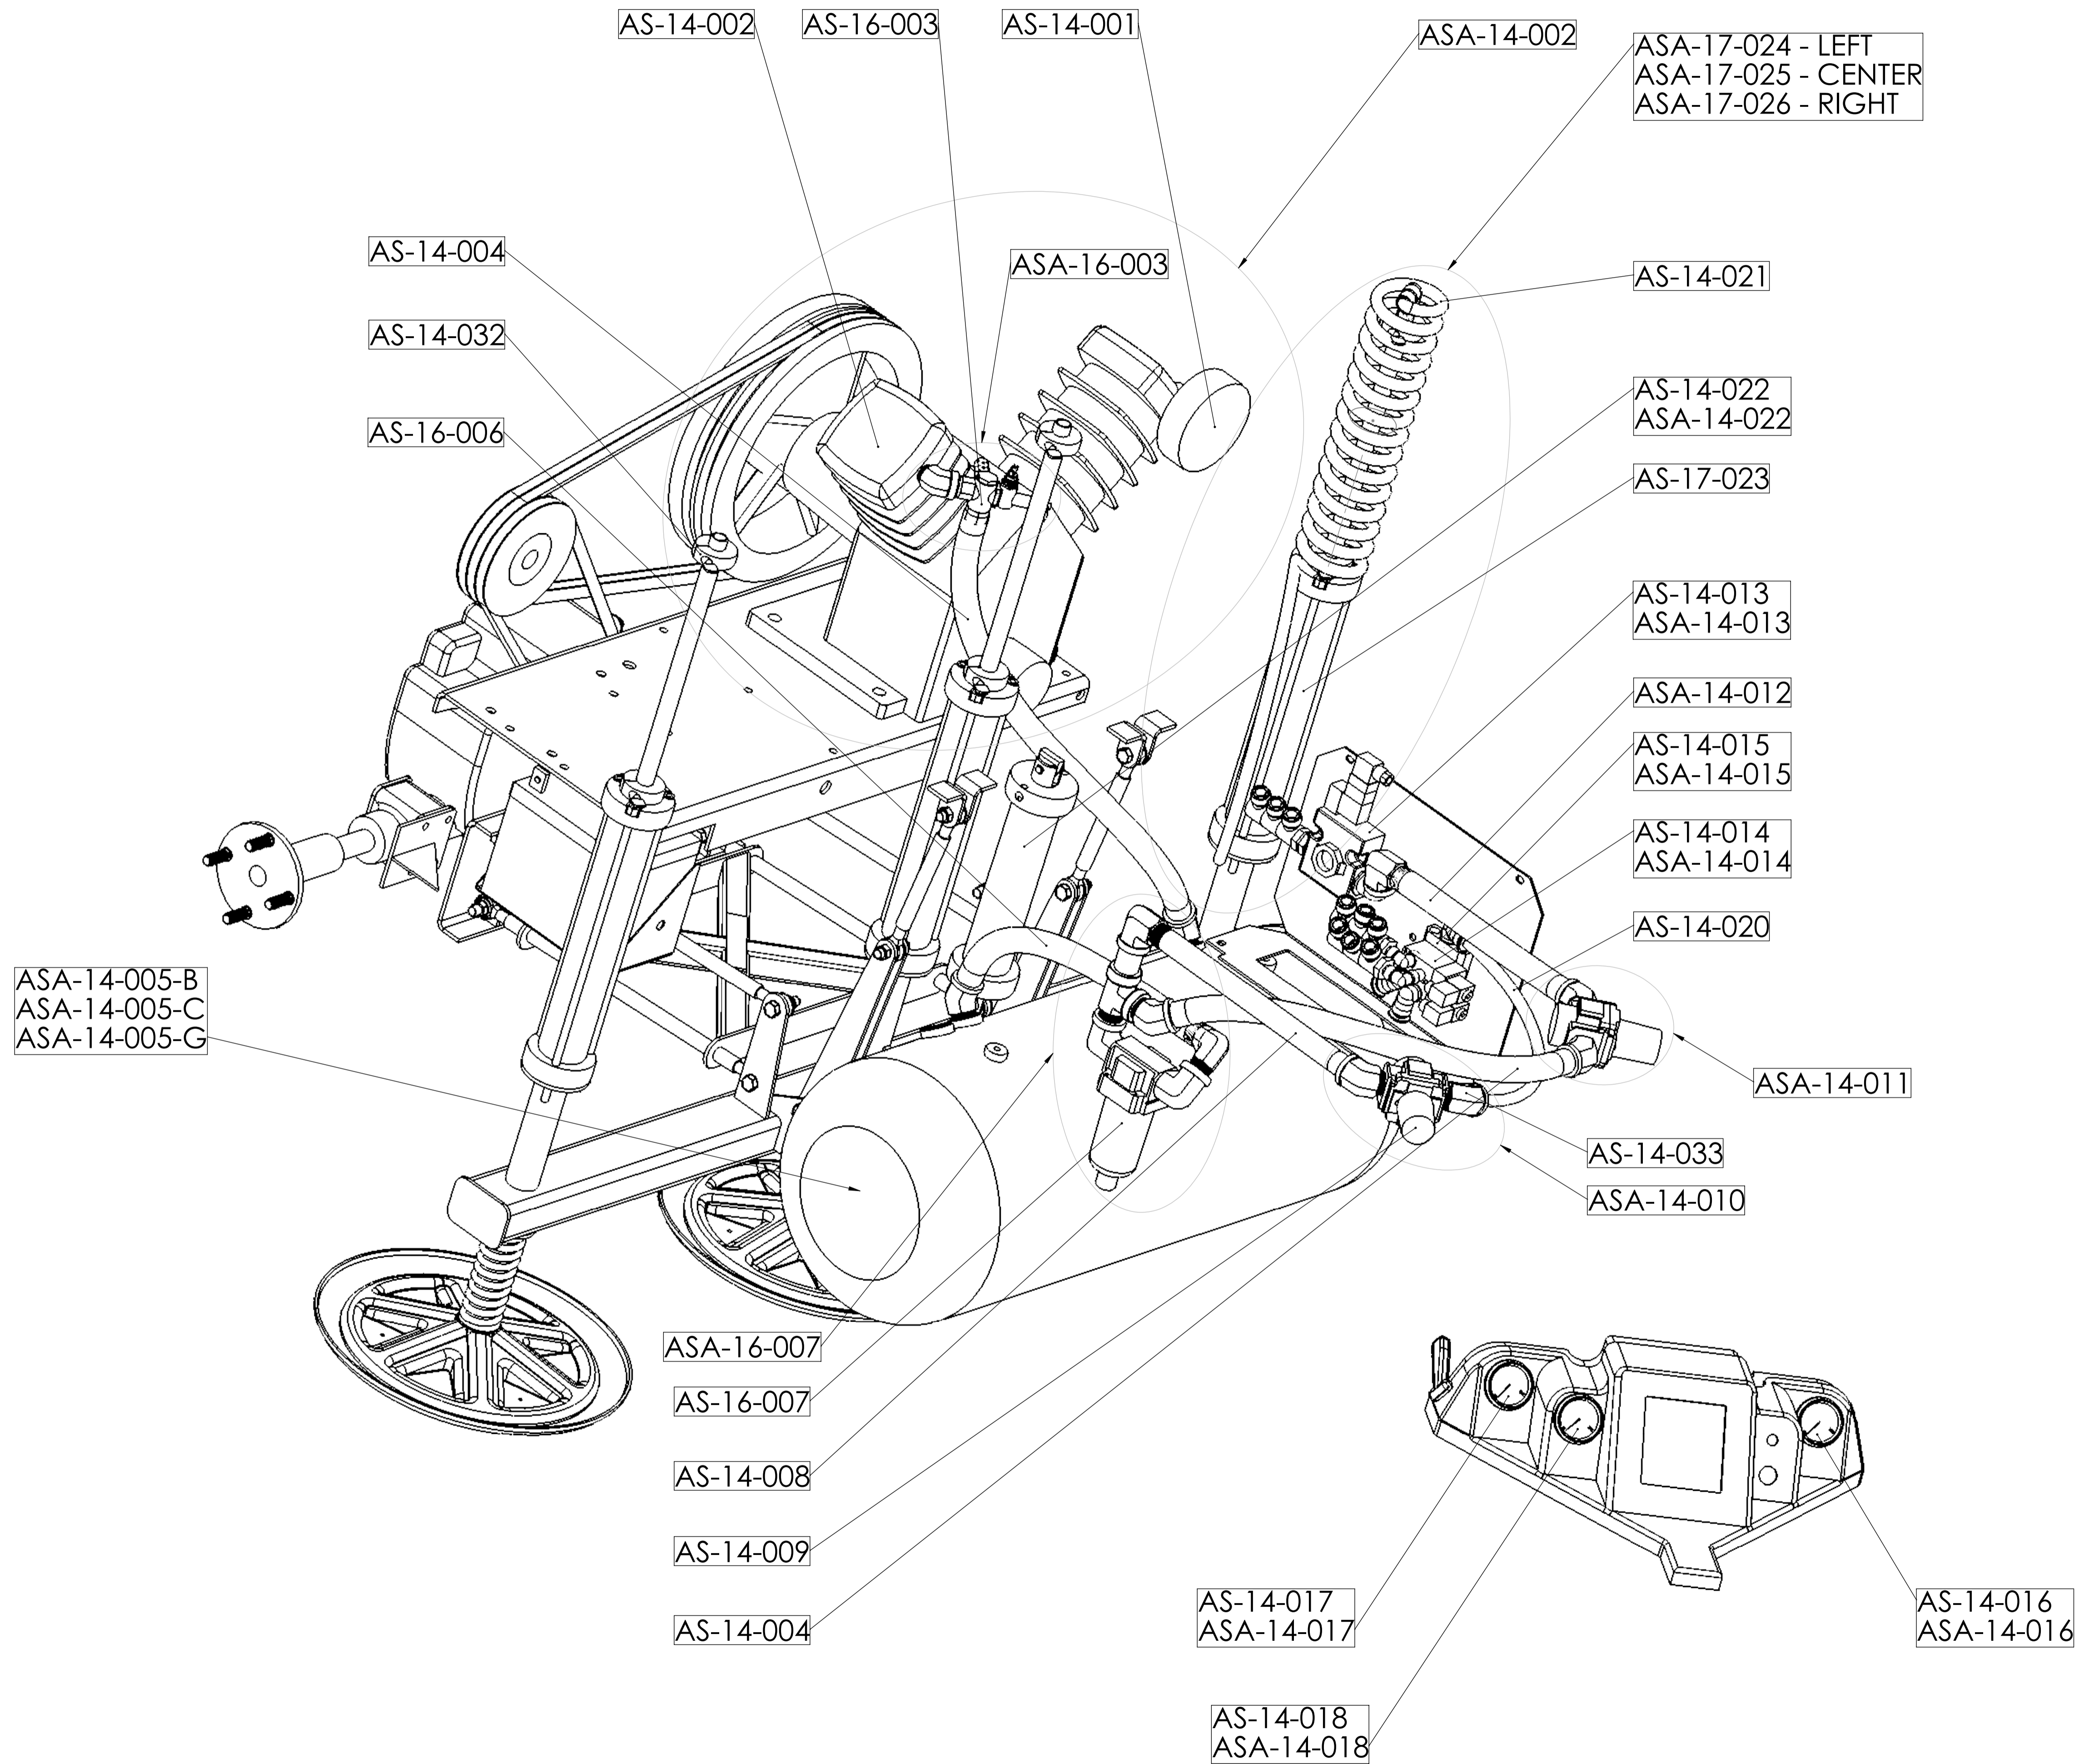

2017 Air2G2 FRAME SYSTEM Parts List

Report Printed:

August 29, 2017

ITEM	CATEGORY	PER MACHINE
FRA-14-017 -- Anti-Torque Frame Assembly	FRAME ITEMS	1
FRA-14-018 -- Pad Assembly COMPLETE	FRAME ITEMS	3
FRA-14-019 -- RIGHT Axle Bracket COMPLETE Assembly - INSTALL READY	FRAME ITEMS	1
FRA-14-020 -- LEFT Axle Bracket COMPLETE Assembly - INSTALL READY	FRAME ITEMS	1
FRA-14-023 -- Upright Spindle/Hub 5 Lug Assembly	FRAME ITEMS	1
FRA-14-024 -- BLACK 1.75" Upright Mount Spindle	FRAME ITEMS	1
FRA-16-003 -- Upright Assembly - (Flip Room) MINUS TIRE	FRAME ITEMS	1
FRA-16-004 -- 2016 Steering Arm Assembly	FRAME ITEMS	1
FRA-16-008 -- Right Power Strut Assembly w/ Bushings	FRAME ITEMS	1
FRA-16-009 -- Left Power Strut Assembly w/ Bushings	FRAME ITEMS	1

PR-14-004 -- Probe Spring	PROBE ITEMS	6
---------------------------	-------------	---

PR-14-007 -- 7" Probe Assembly w/ PR-14-002 (OS tip)	PROBE ITEMS	3
--	-------------	---

PR-14-012 -- 12" Probe Assembly w/ PR-14-002 (OS tip)	PROBE ITEMS	3
---	-------------	---

2017 Air2G2 TOOL SYSTEM Parts List

Report Printed:

August 29, 2017

ITEM	CATEGORY	PER MACHINE
------	----------	-------------

TOOL ITEMS

Tool-14-001 -- 3/4" Combination Wrench	TOOL ITEMS	1
Tool-14-002 -- 7/16" Ratchet Combination Wrench	TOOL ITEMS	1
Tool-14-003 -- 3/16" T-Handle Hex Key	TOOL ITEMS	1
Tool-14-004 -- 1-1/4" Diameter x 13" Long Tube Brush	TOOL ITEMS	1
Tool-14-005 -- Stainless Steel Spanner Wrench	TOOL ITEMS	1