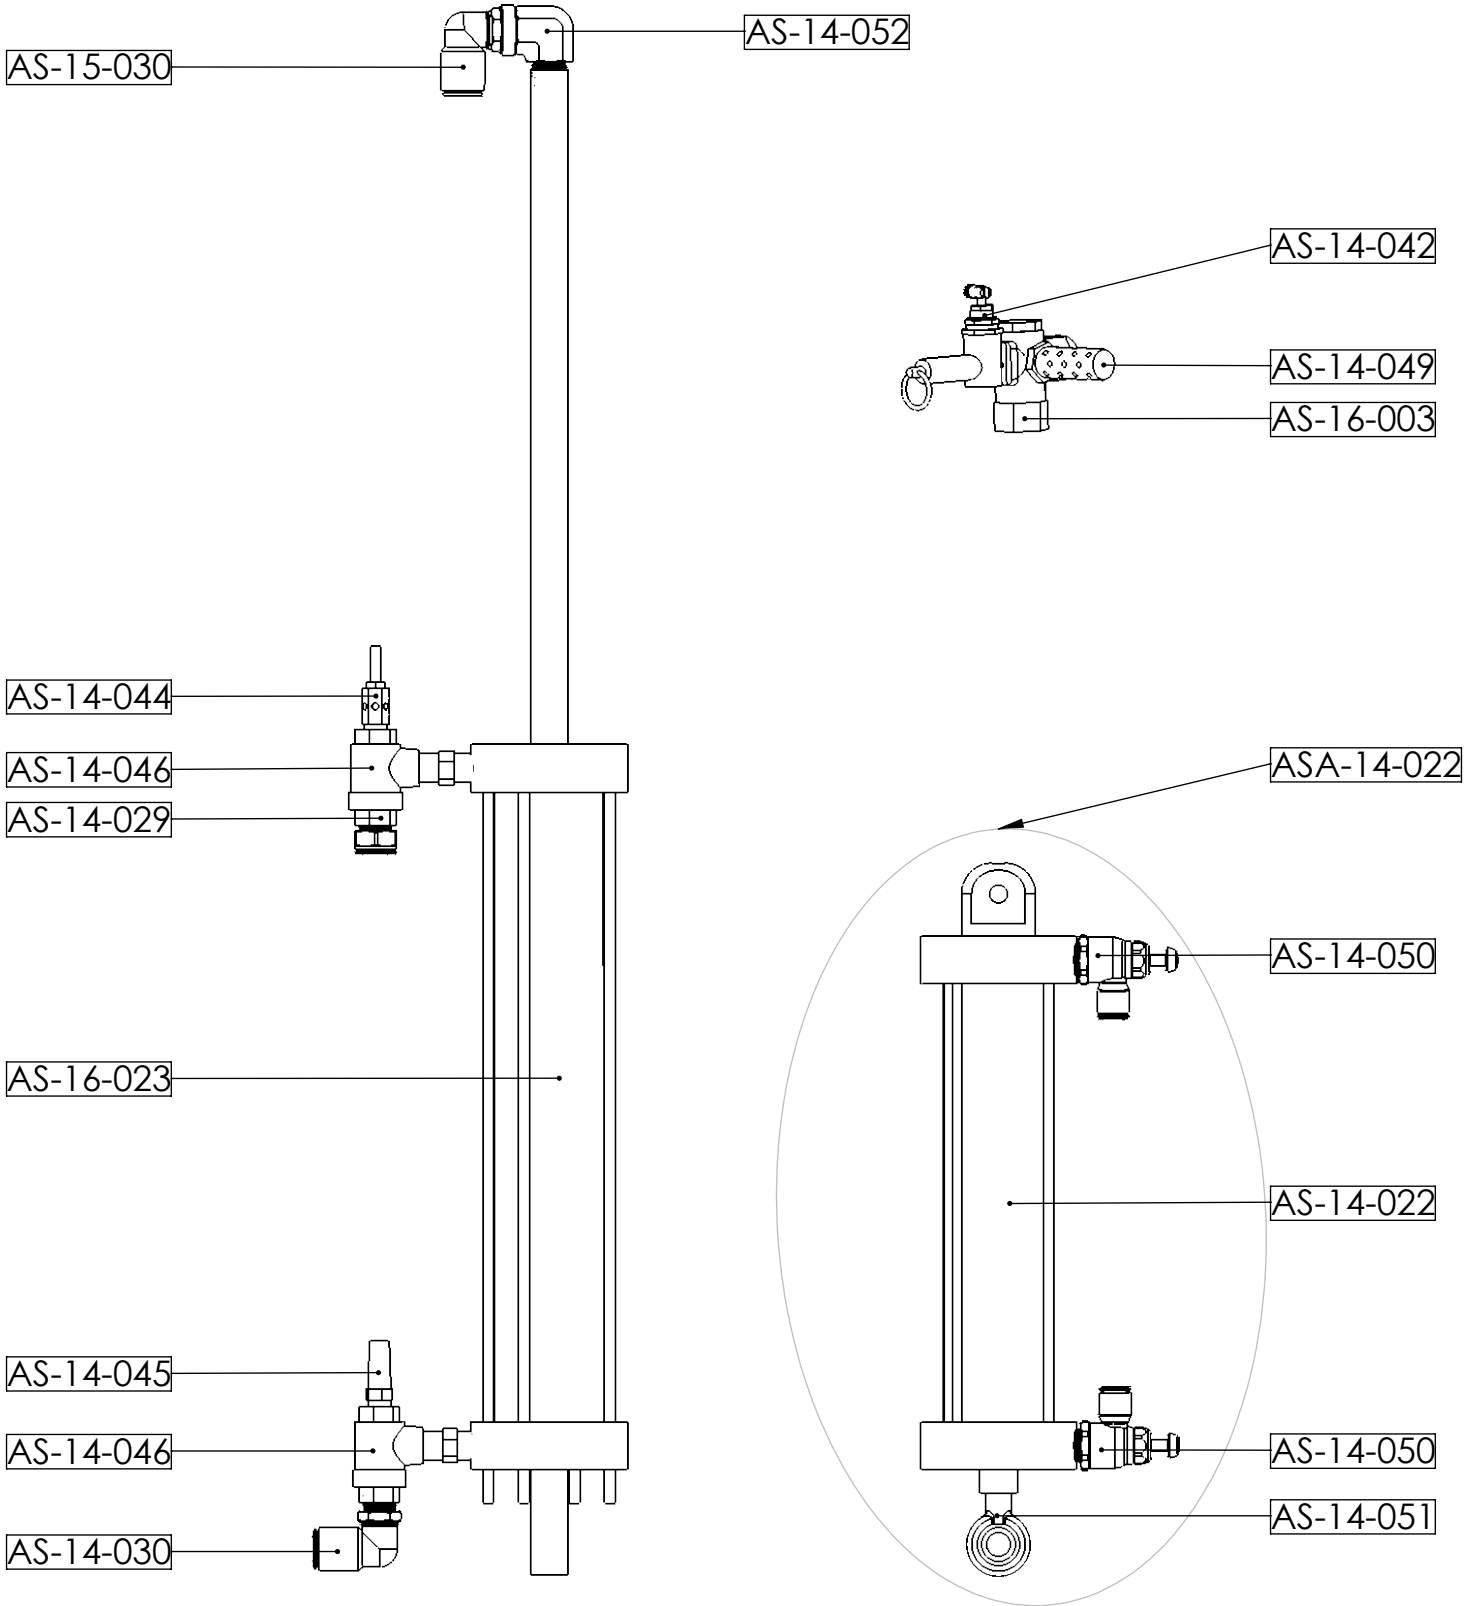

PR-14-004 -- Probe Spring	PROBE ITEMS	6
---------------------------	-------------	---

PR-14-007 -- 7" Probe Assembly w/ PR-14-002 (OS tip)	PROBE ITEMS	3
--	-------------	---

PR-14-012 -- 12" Probe Assembly w/ PR-14-002 (OS tip)	PROBE ITEMS	3
---	-------------	---

2017 Air2G2 TOOL SYSTEM Parts List

Report Printed:

August 29, 2017

ITEM	CATEGORY	PER MACHINE
------	----------	-------------

TOOL ITEMS

Tool-14-001 -- 3/4" Combination Wrench	TOOL ITEMS	1
Tool-14-002 -- 7/16" Ratchet Combination Wrench	TOOL ITEMS	1
Tool-14-003 -- 3/16" T-Handle Hex Key	TOOL ITEMS	1
Tool-14-004 -- 1-1/4" Diameter x 13" Long Tube Brush	TOOL ITEMS	1
Tool-14-005 -- Stainless Steel Spanner Wrench	TOOL ITEMS	1