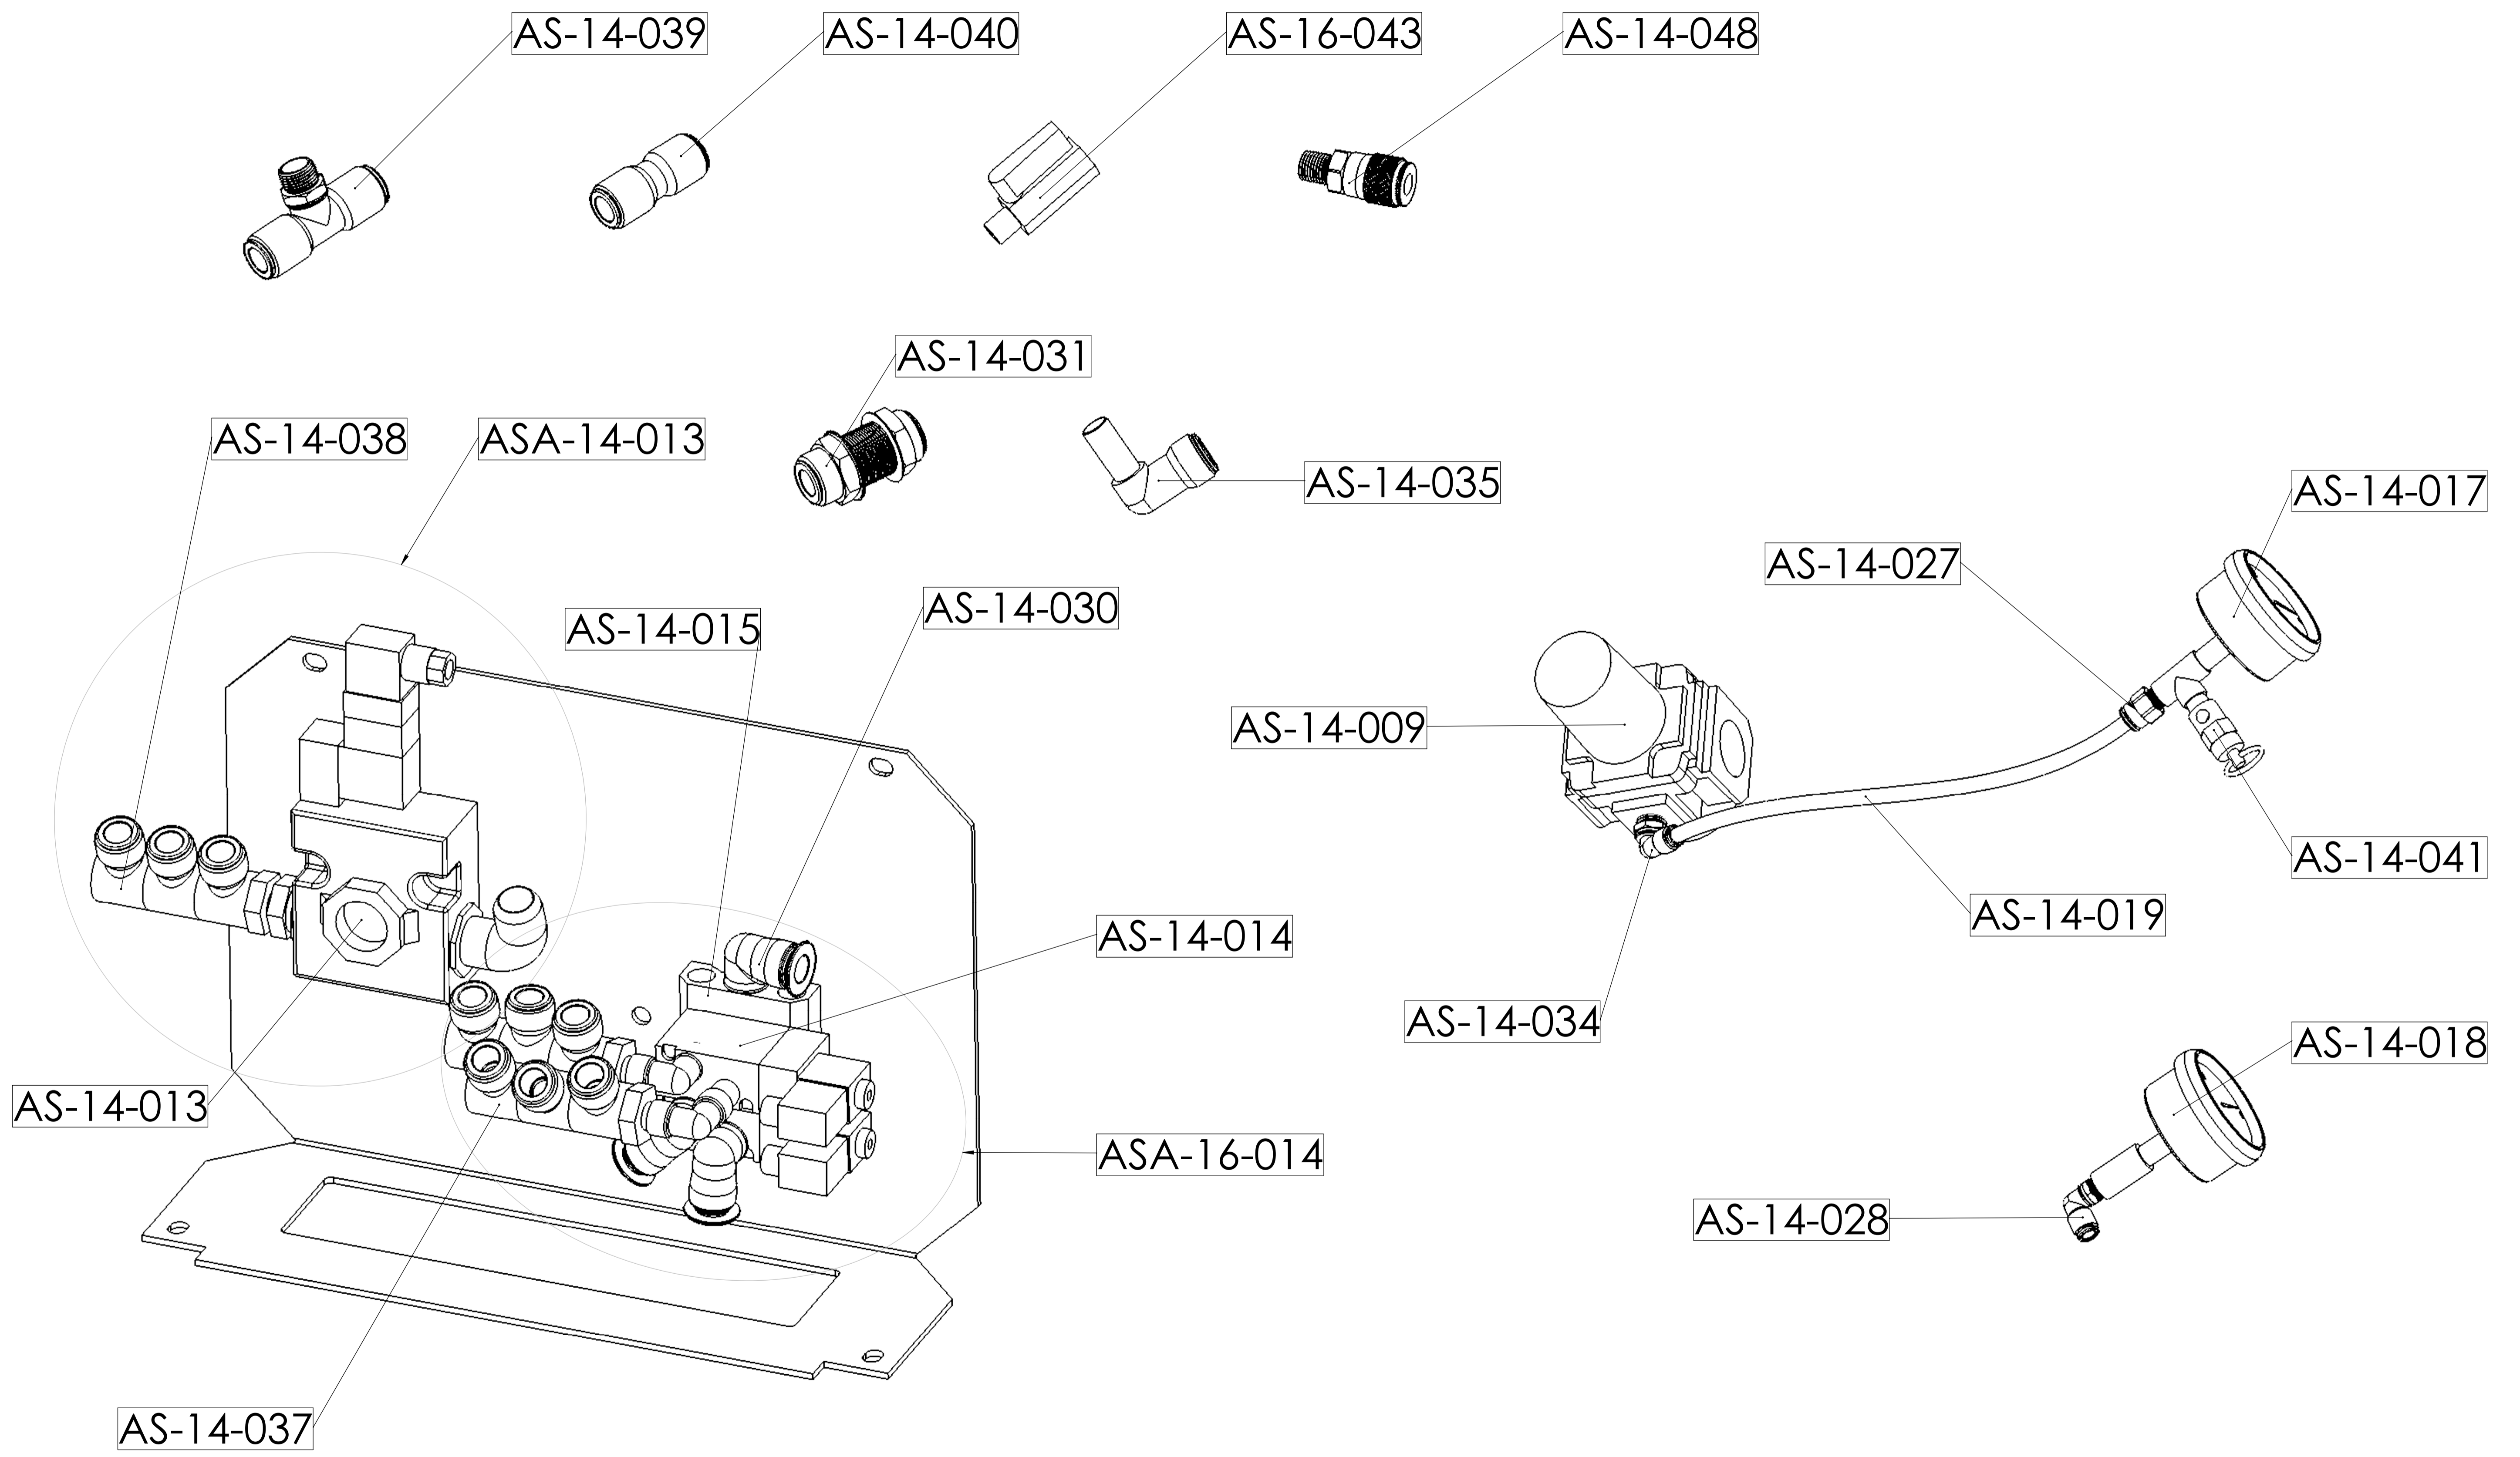

2017 Air2G2 FRAME SYSTEM Parts List

Report Printed:

August 29, 2017

ITEM	CATEGORY	PER MACHINE
FRA-14-017 -- Anti-Torque Frame Assembly	FRAME ITEMS	1
FRA-14-018 -- Pad Assembly COMPLETE	FRAME ITEMS	3
FRA-14-019 -- RIGHT Axle Bracket COMPLETE Assembly - INSTALL READY	FRAME ITEMS	1
FRA-14-020 -- LEFT Axle Bracket COMPLETE Assembly - INSTALL READY	FRAME ITEMS	1
FRA-14-023 -- Upright Spindle/Hub 5 Lug Assembly	FRAME ITEMS	1
FRA-14-024 -- BLACK 1.75" Upright Mount Spindle	FRAME ITEMS	1
FRA-16-003 -- Upright Assembly - (Flip Room) MINUS TIRE	FRAME ITEMS	1
FRA-16-004 -- 2016 Steering Arm Assembly	FRAME ITEMS	1
FRA-16-008 -- Right Power Strut Assembly w/ Bushings	FRAME ITEMS	1
FRA-16-009 -- Left Power Strut Assembly w/ Bushings	FRAME ITEMS	1

PR-14-004 -- Probe Spring	PROBE ITEMS	6
---------------------------	-------------	---

PR-14-007 -- 7" Probe Assembly w/ PR-14-002 (OS tip)	PROBE ITEMS	3
--	-------------	---

PR-14-012 -- 12" Probe Assembly w/ PR-14-002 (OS tip)	PROBE ITEMS	3
---	-------------	---

2017 Air2G2 TOOL SYSTEM Parts List

Report Printed:

August 29, 2017

ITEM	CATEGORY	PER MACHINE
------	----------	-------------

TOOL ITEMS

Tool-14-001 -- 3/4" Combination Wrench	TOOL ITEMS	1
Tool-14-002 -- 7/16" Ratchet Combination Wrench	TOOL ITEMS	1
Tool-14-003 -- 3/16" T-Handle Hex Key	TOOL ITEMS	1
Tool-14-004 -- 1-1/4" Diameter x 13" Long Tube Brush	TOOL ITEMS	1
Tool-14-005 -- Stainless Steel Spanner Wrench	TOOL ITEMS	1